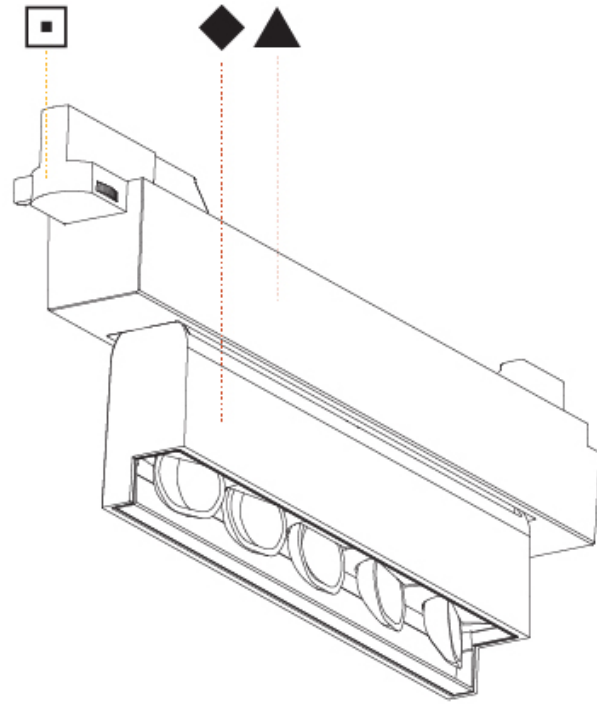

OPTICAL

Adjustability: Tilt 15°

RATINGS AND CERTIFICATIONS

Certified By: Certified for North American Standards
 IP rating: IP20

MAGIQ WALLWASH PLUS TRACK

A3T065-

PROJECT	_____
TYPE	_____
SPECIFIER	_____
QUANTITY	_____
DATE	_____