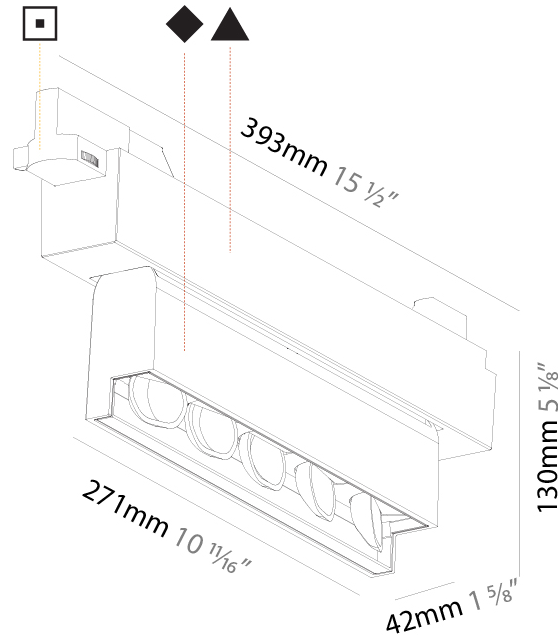

OPTICAL

Adjustability: Tilt 15°

RATINGS AND CERTIFICATIONS

Certified By: Certified for North American Standards
 IP rating: IP20

MAGIQ WALLWASH PLUS TRACK

A3T065-

PROJECT	_____
TYPE	_____
SPECIFIER	_____
QUANTITY	_____
DATE	_____